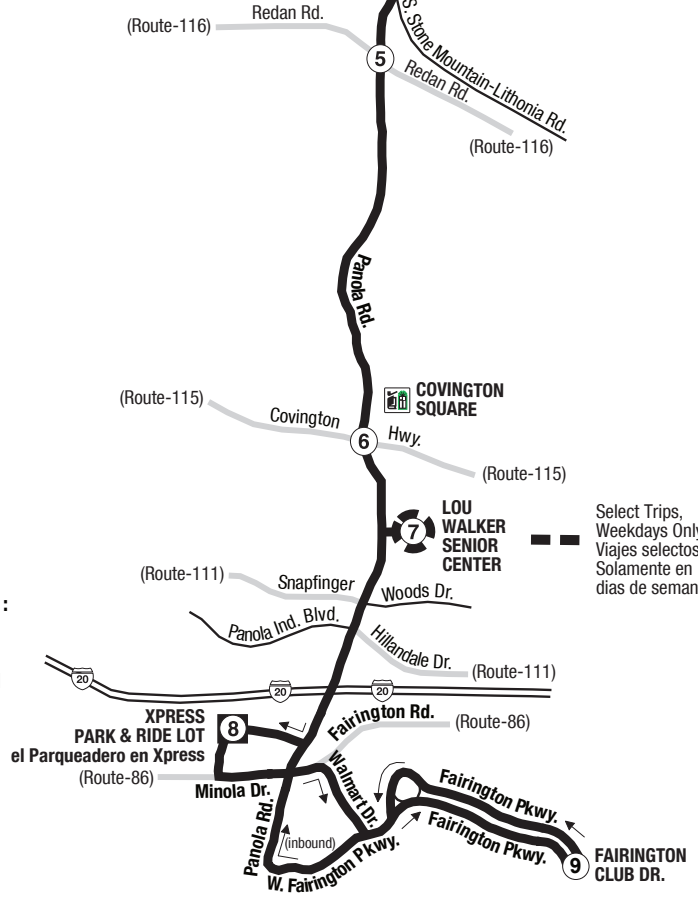

**Routes intersecting at Avondale Station:**  
**Rutas intersectando en la Estación Avondale:**

- 75-Lawrenceville Highway
- 114-Columbia Drive
- 117-Rockbridge Road/Panola Road
- 120-East Ponce De Leon Avenue

**NORTH**  
**NORTE**

— INTERSECTING ROUTES  
 Rutas Intersectando

**Routes intersecting at Xpress Park & Ride (Panola Road):**  
**Rutas intersectando en el Parqueadero Xpress (Panola Road) :**

- 86-Fairington Road
- 117-Rockbridge Road/Panola Road -Xpress